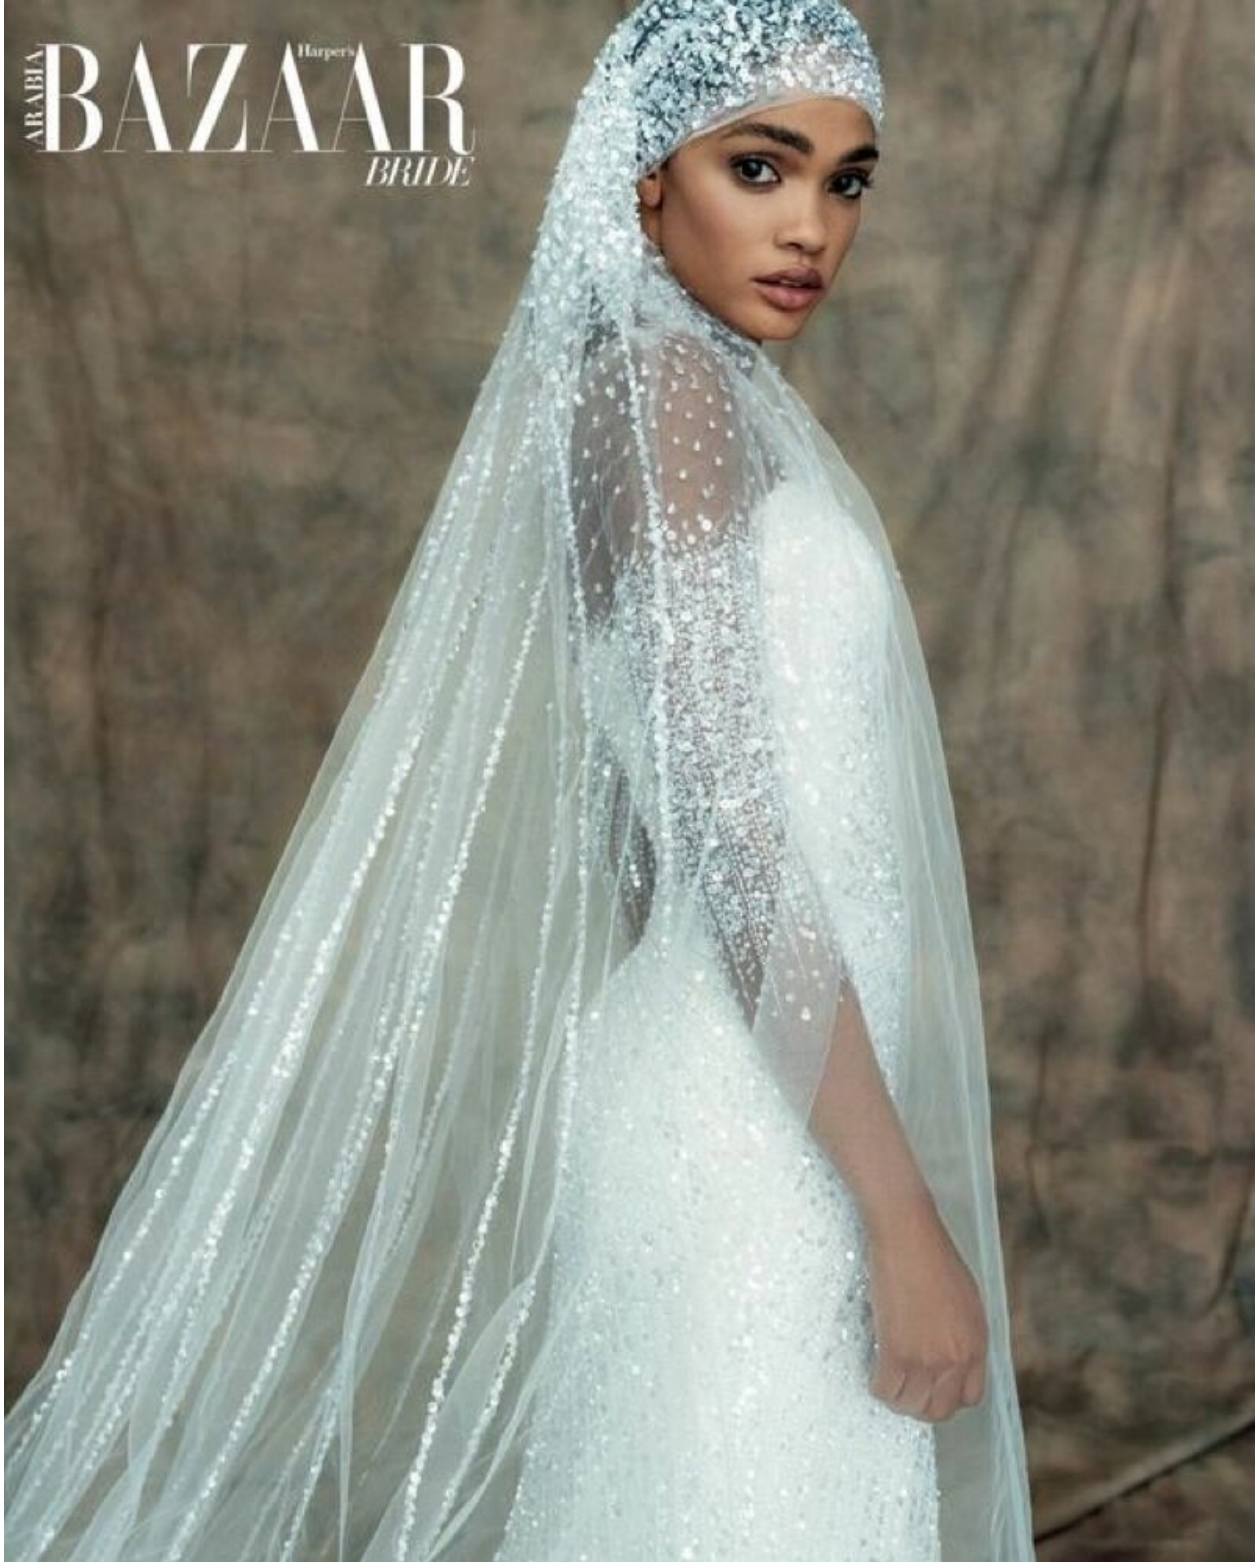

# NINOSKA GUILLEN

height 5'7" · bust 33.5" · cup B/C · waist 23.5" · hips 34.5" · dress 36 EU/6 US/8 UK  
shoes size 39 EU/8 US/6 UK · hair brown · eyes brown